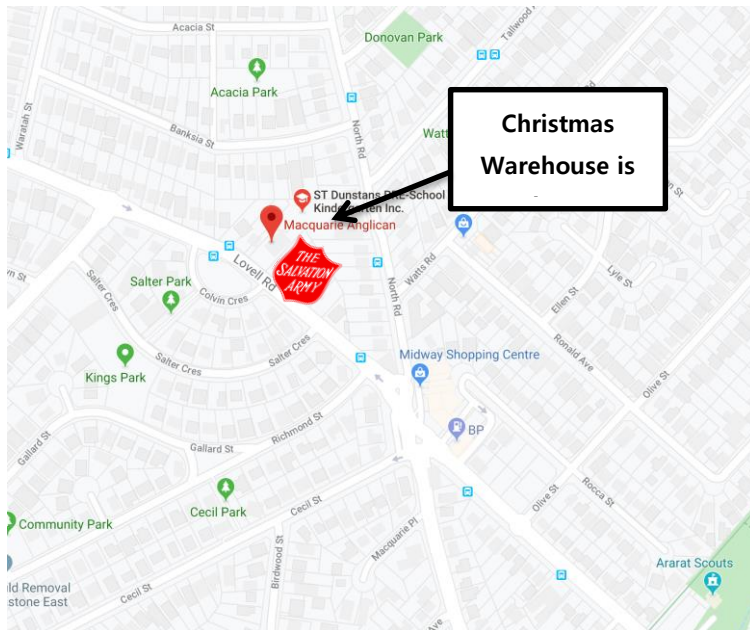

HOW TO RECEIVE TOYS & GIFTS OR A FOOD HAMPER ?

To receive help with toys and food hampers from The Ryde Salvation Army this Christmas is simple! We will be running a 'Christmas Warehouse' at Macquarie Anglican Church Building, 114 Lovell Rd, Eastwood

All you need to do is contact our friendly team to organise an appointment. After that come in on your agreed day and time, and the team will gladly assist you in choosing gifts and toys for your children / grandchildren and receiving a food hamper.

The Ryde Salvos 'Christmas Warehouse' is located at Macquarie Anglican Church Building and is a short walk from Midway shops. See map below

CHRISTMAS WAREHOUSE OPENING HOURS:

The Ryde Salvation Army 'Christmas Warehouse' is open

Saturday December 14, 10am – 2pm

Monday December 16, 10am – 2pm

Tuesday December 17, 10am – 2pm

Wednesday December 18, 10am – 2pm

Thursday December 19, 10am – 2pm, 6pm-9pm